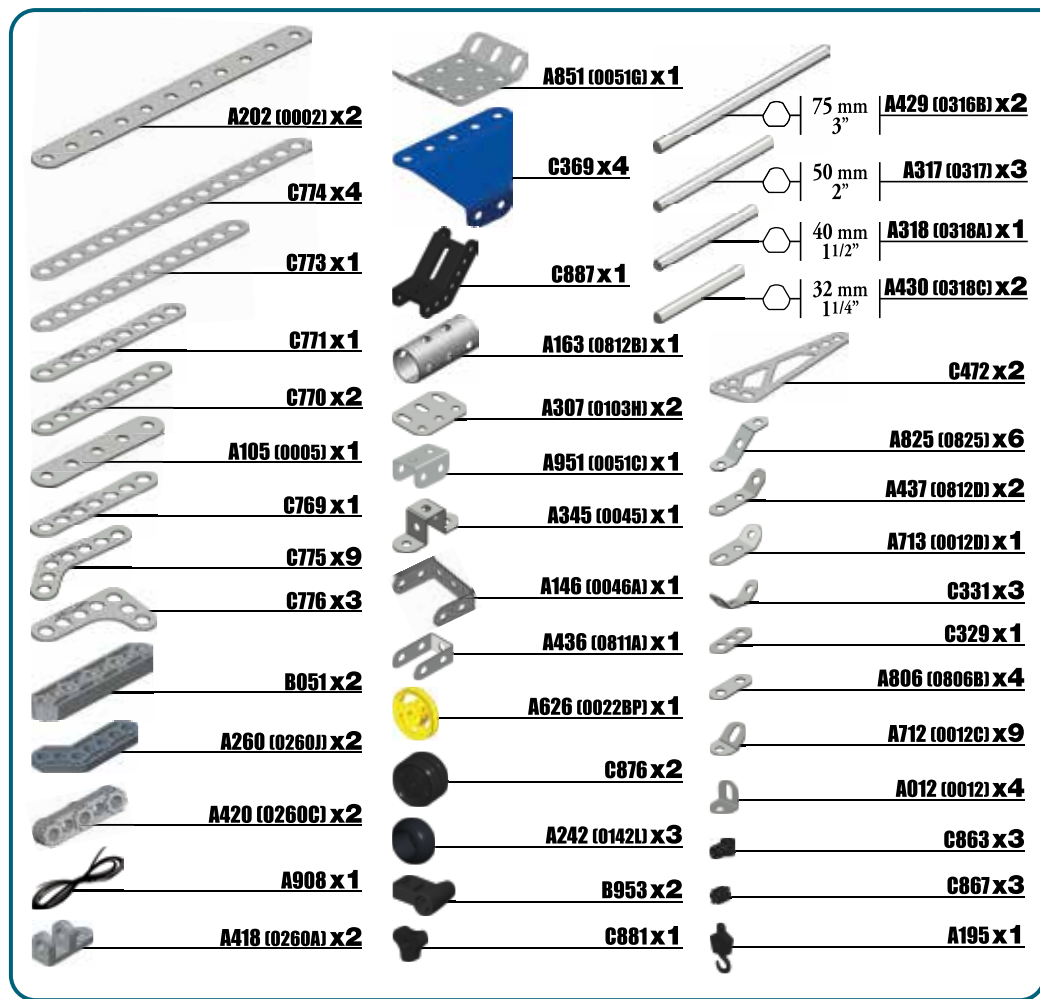

-  **1:1**

65

-  **x1**
-  **x1**
-  **x3** | 5,8 mm | 15/64"
-  **x3**

-  **x1** | 1:1

**66**

-  | 75 mm | 3" | **x1**
-  **x1**
-  **x2**
-  **x1**
-  **x1**
-  **x2**
-  **x3**

-  **x1** | 1:1

GB. Remove all packaging before use. Retain this information, addresses and phone numbers for future reference. Content may vary from pictures. Meccano reserves the right to discontinue the website www.meccano.com at any time. An adult should periodically check this toy to ensure no damage or hazard exist if so, remove from use. Children should be supervised during play.