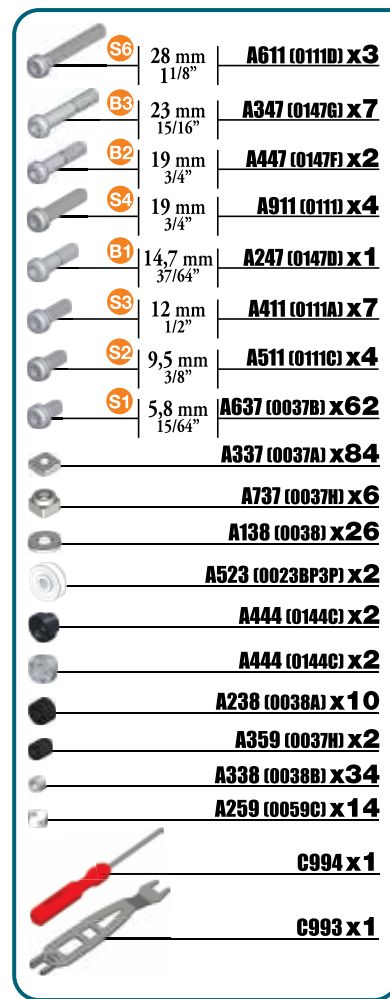

-  **40 mm** | **x2**
1 1/2"
-  **x2**
-  **x2**
-  **x2**
-  **x4**
-  **x1**
-  **x2**

**1:1**

41

-  **x1**
-  **S3** | 12 mm | **x1**
-  **x1**

-  **S3** | **1:1**

43

-  **x2**
-  **x2**
-  **x5**
-  **B3** | 23 mm | **x2**
-  **x2**

-  **S1** | **1:1**

-  **x1**
-  **S1** | 5,8 mm | **x1**
15/64"
-  **x1**

46

-  **x1**
-  **x1**
-  **S1** | 5,8 mm | **x1**
15/64"
-  **x1**

-  **S1** | **1:1**

47

-  **x1**
-  **S1** | 5,8 mm | **x1**
15/64"
-  **x1**

62

-  **x1**
-  **S2** | 9,5 mm | **x1**
3/8"
-  **x1**

-  **S2** | **1:1**

63

-  **x1**
-  **S2** | 9,5 mm | **x1**
3/8"
-  **x1**

-  **S2** | **1:1**

64

-  50 mm | **x2**
2"
-  **x2**
-  **x2**
-  **x2**
-  **x4**

-  **1:1**

65

-  **x1**
-  **x1**
-  **x3** | 5,8 mm | 15/64"
-  **x3**

-  **x1** | 1:1

**66**

-  | 75 mm | 3" | **x1**
-  **x1**
-  **x2**
-  **x1**
-  **x1**
-  **x2**
-  **x3**

-  **x1** | 1:1

GB. Remove all packaging before use. Retain this information, addresses and phone numbers for future reference. Content may vary from pictures. Meccano reserves the right to discontinue the website www.meccano.com at any time. An adult should periodically check this toy to ensure no damage or hazard exist if so, remove from use. Children should be supervised during play.