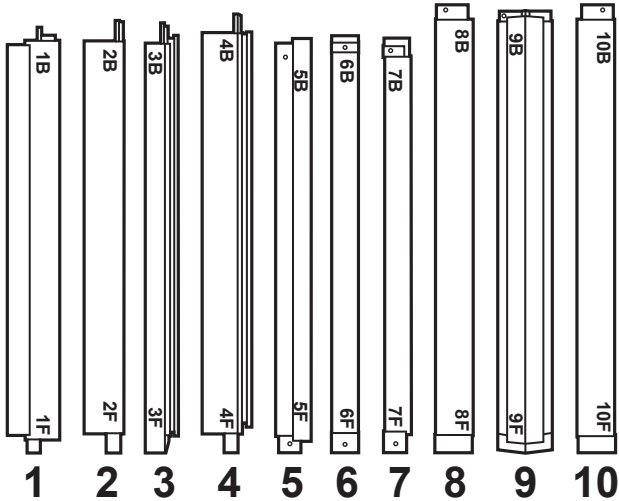

CREATIVE

THE SWEDISH
DOLL'S HOUSE

 **WARNING!**
CHOKING HAZARD - Small parts.
Not for children under 3 years.
Adult assembly required.

 **Lundby**™
www.lundby.com

11

12

x20 (+2 extra)

- 11. Front frame
- 12. Back frame
- 13. Top floor, left back wall
- 14. Top floor, right back wall
- 15. Bottom floor, left back wall
- 16. Bottom floor, right back wall
- 17. Small roof, black and white
- 18. Big roof, black and white
- 19. Top floor, inner wall, white
- 20. Left outside wall, pink
- 21. Top floor, small floor, pink
- 22. Top floor, big floor, green
- 23. Right outside wall, pink
- 24. Bottom floor, inner wall, white
- 25. Bottom floor, big floor, black and white
- 26. Bottom floor, small roof, purple