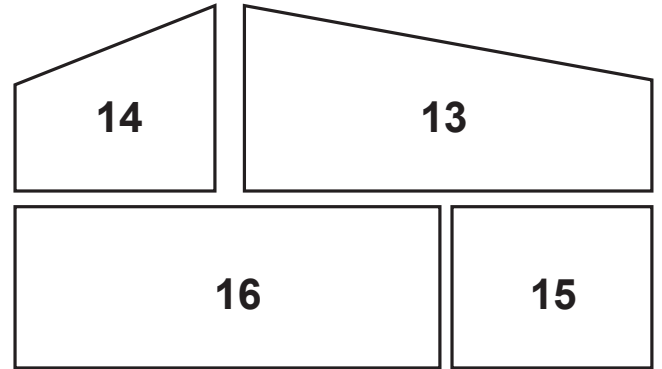

CREATIVE

THE SWEDISH
DOLL'S HOUSE

 **WARNING!**
CHOKING HAZARD - Small parts.
Not for children under 3 years.
Adult assembly required.

 **Lundby**™
www.lundby.com

11

12

x20 (+2 extra)

- 11. Front frame
- 12. Back frame
- 13. Top floor, left back wall
- 14. Top floor, right back wall
- 15. Bottom floor, left back wall
- 16. Bottom floor, right back wall
- 17. Small roof, black and white
- 18. Big roof, black and white
- 19. Top floor, inner wall, white
- 20. Left outside wall, pink
- 21. Top floor, small floor, pink
- 22. Top floor, big floor, green
- 23. Right outside wall, pink
- 24. Bottom floor, inner wall, white
- 25. Bottom floor, big floor, black and white
- 26. Bottom floor, small roof, purple